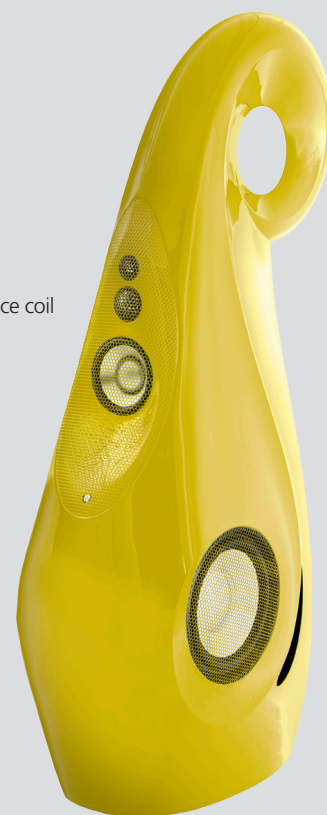

VIVID audio

GIYA G1 SPIRIT

The driving spirit behind Vivid Audio is the continuous quest for perfection, so any hint that an improvement is possible has to be pursued and tested.

Welcome to the G1 Spirit

GIYA G1 SPIRIT

Welcome to the continuous quest for perfection.

It has been said that improving the G1 would be like gilding a lily, there's no question that the bar has been set very high. Nevertheless, the driving spirit behind Vivid Audio is that any hint that an improvement is possible has to be pursued, tested and perfected.

When reviewing improvements it resulted in the opportunity to reconsider multiple aspects of the design. Including a new aspect to the exterior shell with longer wider port for increased linear LF output, new C225-100 bass drivers, Lower-mid driver C125-75 with carbon rings, chassis and CNC machined sandwich composite stiffening braces.

Specification

Configuration	4-way 5-driver system
Cabinet material	Glass reinforced balsa cored sandwich composite
Cabinet colour	Piano, Pearl
Bespoke cabinet colour	Bespoke colour options available on request
Drive units	HF: D26—26mm metal dome unit with Tapered Tube loading Mid: D50—50mm metal dome unit with Tapered Tube loading Lower-mid: C125-75s, 125mm alloy/carbon diaphragm with 75mm voice coil Bass: 2 x C225-100, 225mm alloy diaphragm with 100mm voice coil in 45mm gap
Bass loading	Exponentially tapered tube enhanced bass reflex
Sensitivity	92dB @ 2.83VRMS at 1m on axis
Nominal impedance (Ω)	6 nominal, 3 minimum at 20KHZ no phase shift at Zmin
Frequency range (Hz)	- 6dB points: 25–36,000 Hz
First D26 Break Up mode:	44,000 Hz
Frequency response	29–33,000Hz +/- 2dB on reference
Harmonic distortion (2nd and 3rd harmonics)	< 3% over frequency range
Cross over frequencies (Hz)	220, 880, 3500
Power handling (music program) watts rms	1600
Loudspeaker dimensions	1600mm (H) x 440mm (W) x 820mm (D)
Net weight	80kg (86kg with cross over)