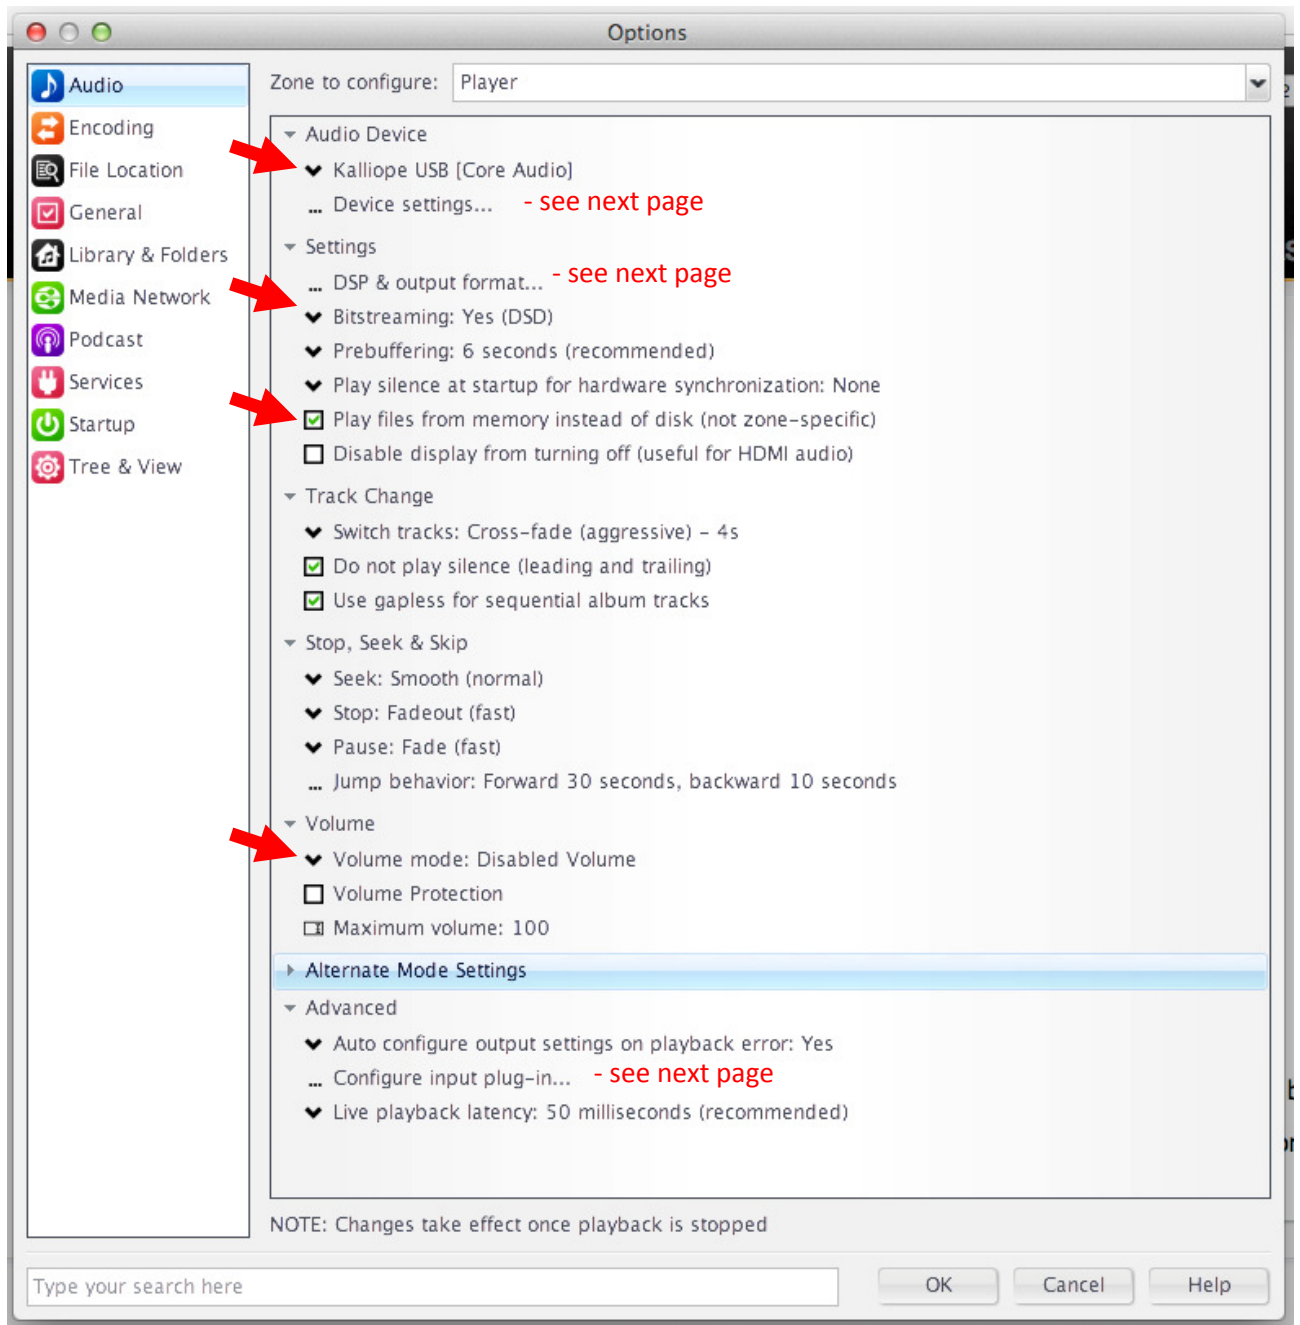

Setup with Kalliope DAC:

Mac OS X
JRiver ver. 19.0.124

Settings JRiver:

JRiver Audio \ Options:

- Audio Device: ✓ Kalliope USB [Core Audio]
- Settings: ✓ Bitstreaming: Yes (DSD)
- Memory: ✓ Play files from memory instead off disk
- Volume: ✓ Volume mode: Disabled Volume

... Device Settings...

default settings as below:

... DSP & output format...

default settings as below:

... Configure input plug-in...

Off