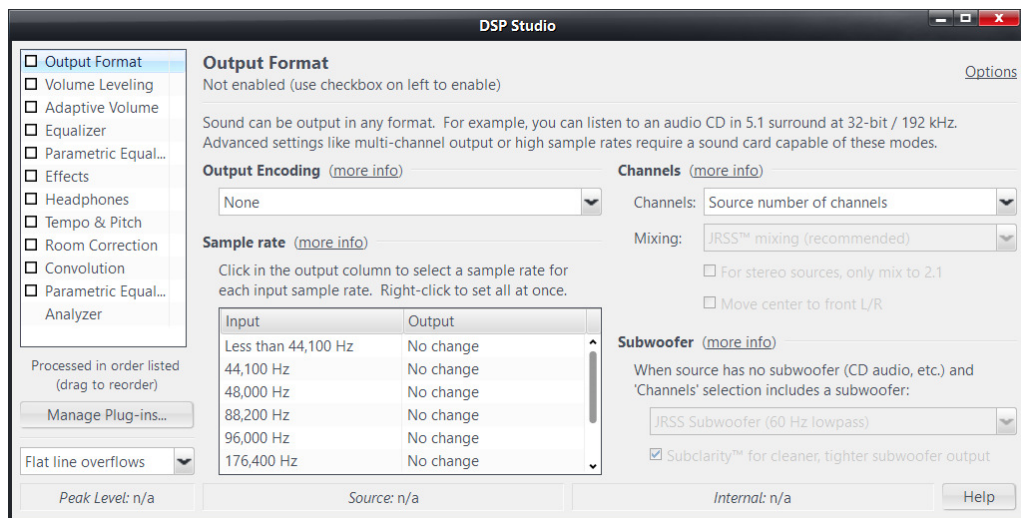

... Device Settings...

default settings as below:

... DSP & output format...

default settings as below:

... Configure input plug-in...

Off